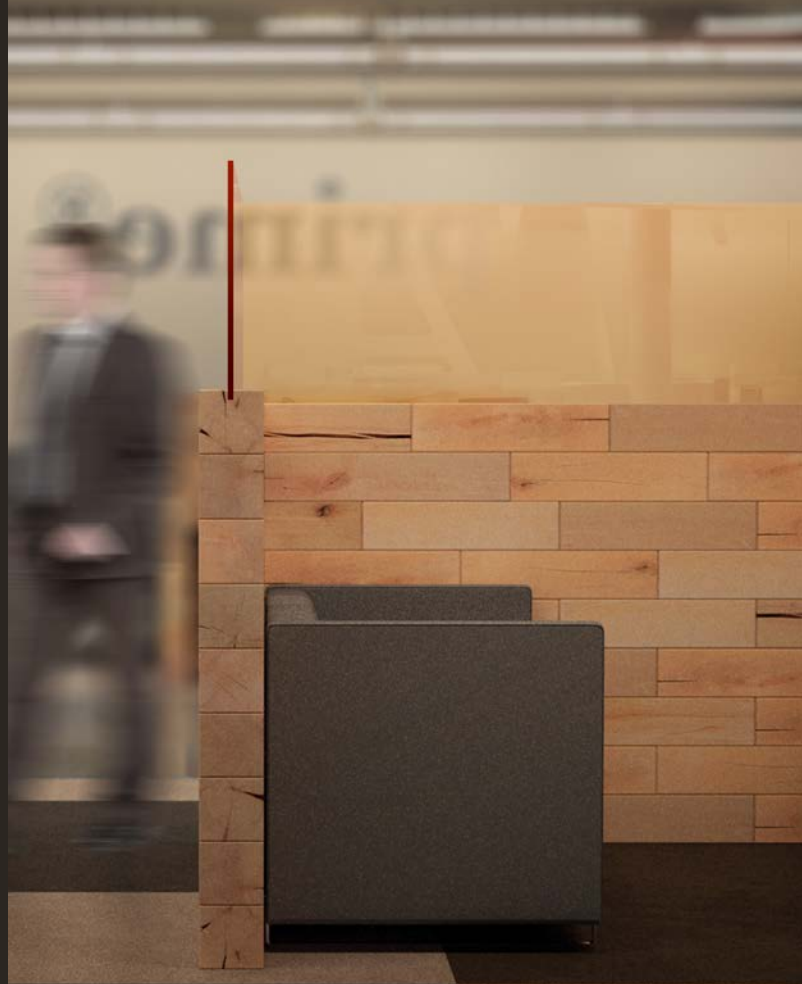

With much more focus now on sustainable buildings and lifestyle, wood is the emerging material.

Secondly, CRAFTWAND® can be adapted to every workplace layout. It creates optical and acoustical privacy, whilst still allowing access to daylight and views. The modular nature of the system, as well as its aesthetic properties, can transform an unappealing workplace into a visually stimulating and inviting setting.

CRAFTWAND® can be used to create:

- Partition walls
- Space dividers
- Office pods
- Privacy screens
- Desks
- Reception areas
- Tables

Lastly, CRAFTWAND® is a free-standing system that is easy to construct and dismantle. An inbuilt interlocking solution means it can be re-assembled in another location without any mess or waste. The design process is simple and the wood modules are available in a variety of sizes and finishes. CRAFTWAND® isn't an 'off the shelf product', so there are no limitations on dimensions and specifications.